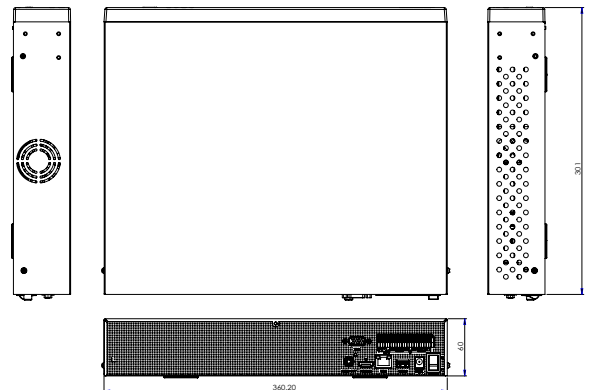

Dimensions

360 × 316 × 60 mm

16 CH 4K Standalone Network Video Recorder

IP video input	
Model	NVR5416
Supports	Network camera / ONVIF Profile S / DVR / NVR / Video encoder / Navigator
Input	16 CH
Resolution	4K / 5M / 4M / 3M / 1080P / 1.3M / 1M / 960H / D1 / VGA / CIF
Maximum Frame Rate	480 FPS